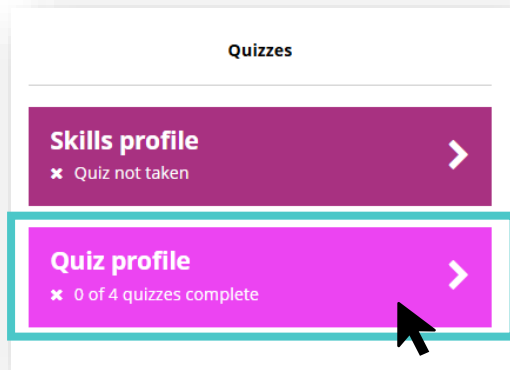

### Top 3 Listed in Careers Library

|  |
|--|
|  |
|  |
|  |

### Top 3 Listed in Subject Library

|  |
|--|
|  |
|  |
|  |

Navigate back to just your Interests Profile, go to 'Quizzes', 'Quiz Profile', 'Interests Quiz', 'Go to Quiz'

# Personality Quiz

## Completing the Quiz

- Click 'Home' and scroll down to 'Quizzes'
- Click 'Quiz Profile' and under 'Personality Quiz' click 'Take the Quiz'

- The quiz will ask you to answer a range of different questions.
- For each activity, you can select whether you dislike it, like it, or somewhere in between.
- Try to use the neutral option as little as possible.