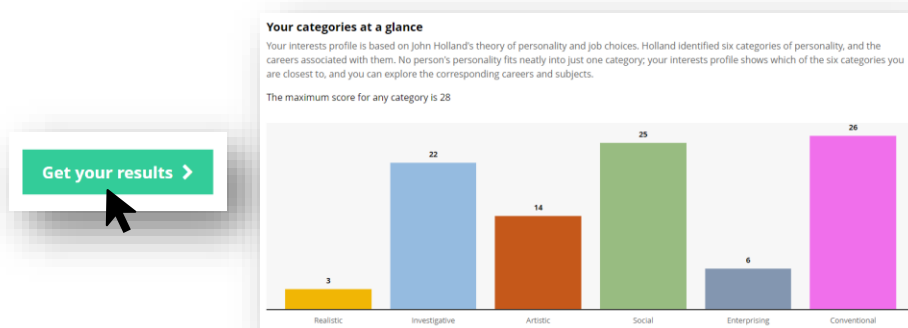

# Interests Quiz

## Completing the Quiz

- After logging into your Unifrog account, scroll down to 'Quizzes'
- Click 'Quiz Profile' and 'Take the Quiz'

- The quiz will ask you to answer a range of different questions.
- For each activity, you can select whether you dislike it, like it, or somewhere in between.

- Once you are finished, click 'Get your results.'
- You will then see your score for each of the six interest categories.