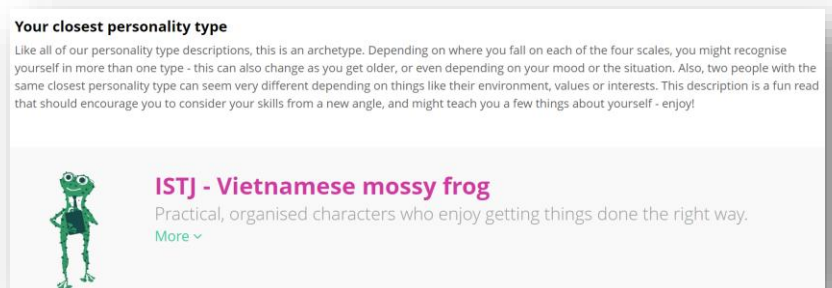

# Personality Quiz

## Completing the Quiz

- Click 'Home' and scroll down to 'Quizzes'
- Click 'Quiz Profile' and under 'Personality Quiz' click 'Take the Quiz'

- The quiz will ask you to answer a range of different questions.
- For each activity, you can select whether you dislike it, like it, or somewhere in between.
- Try to use the neutral option as little as possible.

- Once you are finished, click 'Get your results.'
- You will then see your closest personality type

- Click 'More' to read a full description of your closest personality type.
- Scroll down further and you'll see your results in detail.